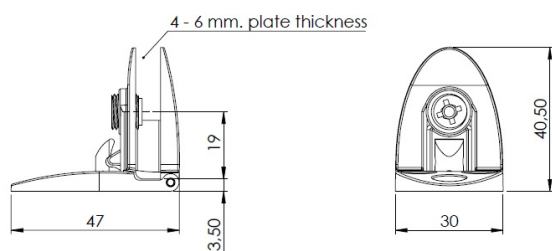

PRODUCT SHEET

Description:

Glass Door Hinge "Badge II" Top+Bottom, CPL, Inset Doors, F/ Glass Thickness 4-6mm. 1 Zamak Screw W/PVC Tip, Catch Made, Of ABS Plastic

Item number:

15.06.200-5

Units	Box	Carton	HS Code	Barcode
Pair	12	120	8302100090	 5704866492539

Screw recommendation:
Euro-screw Ø6,3mm.
CSK-screw Ø4,5mm.

SISO A/S

Mileparken 11
DK-2740 Skovlunde
Denmark
VAT: DK 24786013

Phone +45 45 830 900

www.siso.dk
siso@siso.dk

Danske Bank
Nytorv Branch
Copenhagen
SWIFT: DABADKKK