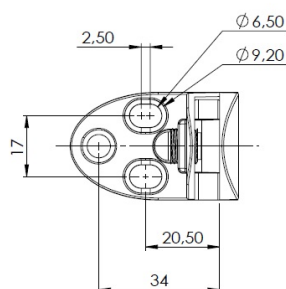

PRODUCT SHEET

Description:

Glass Door Hinge "Badge II" Top+Bottom, CPL, Inset Doors, F/ Glass Thickness 4-6mm. 1 Zamak Screw W/PVC Tip, Catch Made, Of ABS Plastic

Item number:

15.06.200-5

Units	Box	Carton	HS Code	Barcode
Pair	12	120	8302100090	 5704866492539

Screw recommendation:
Euro-screw Ø6,3mm.
CSK-screw Ø4,5mm.

SISO A/S

Mileparken 11
DK-2740 Skovlunde
Denmark
VAT: DK 24786013

Phone +45 45 830 900

www.siso.dk
siso@siso.dk

Danske Bank
Nytorv Branch
Copenhagen
SWIFT: DABADKKK